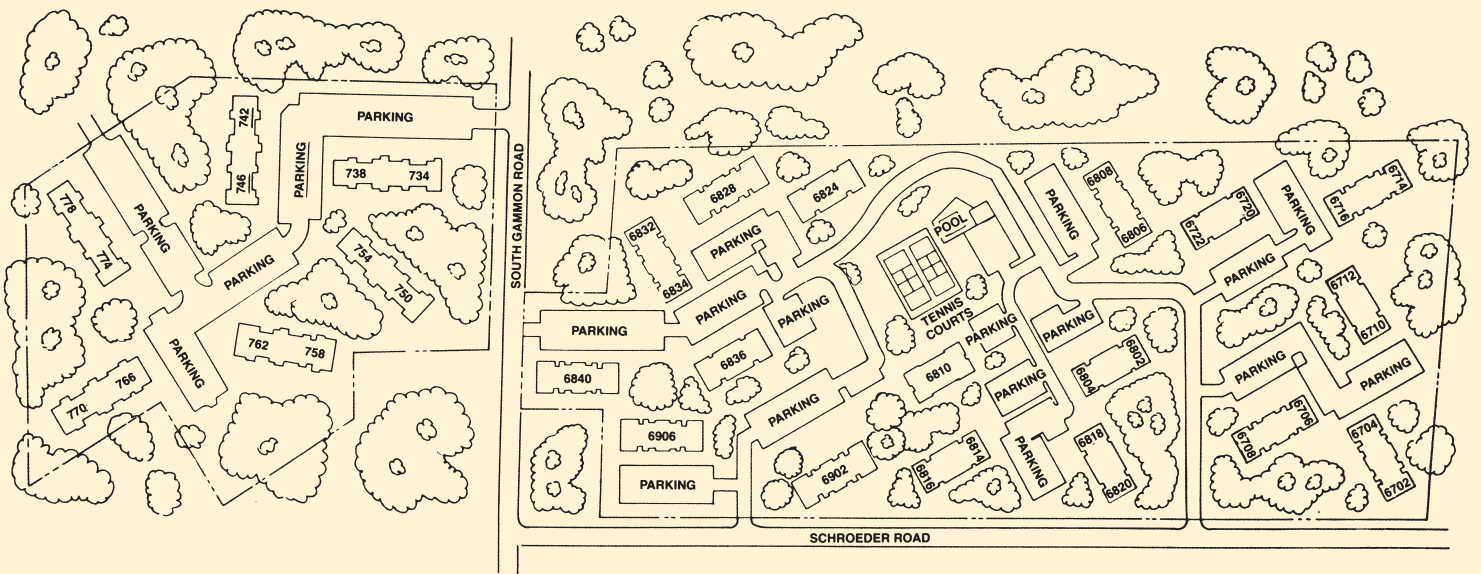

Country Meadows Building Site Map

Country Meadows

608-273-8662

6840 Schroeder Road, Madison, Wisconsin 53711